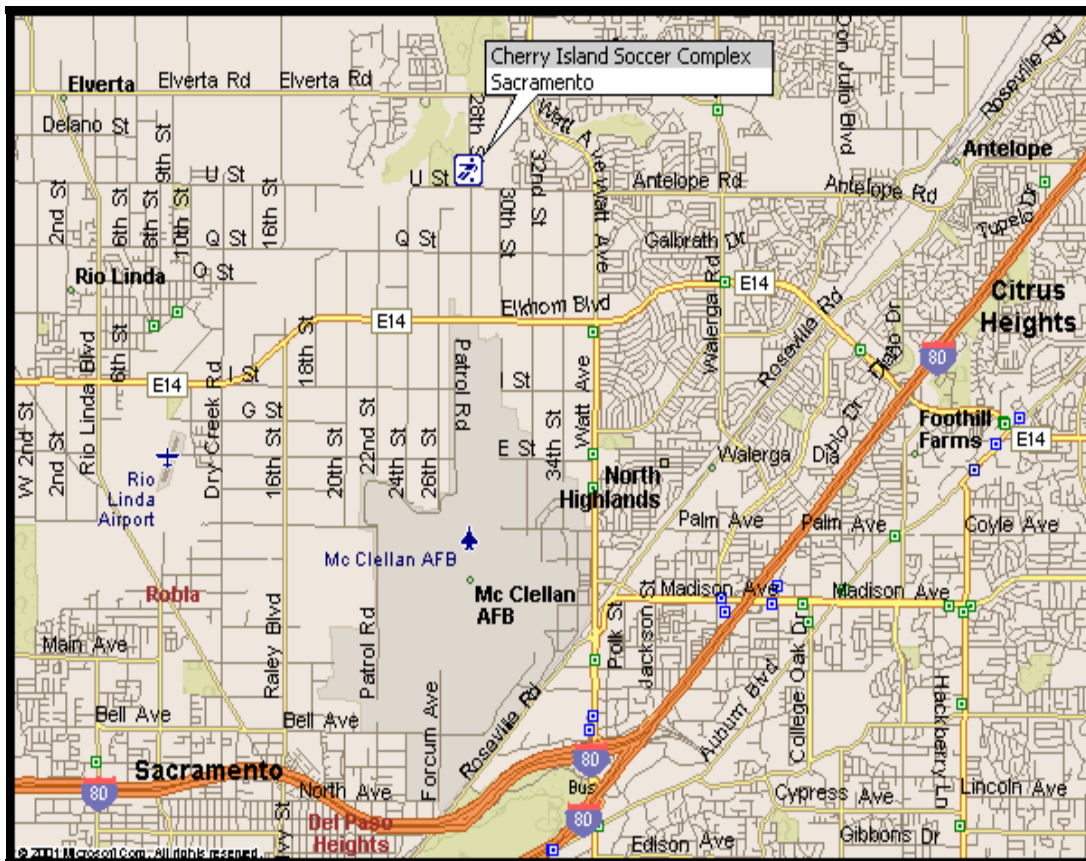

Cherry Island Soccer Complex 2699 U Street Rio Linda, CA

Directions

Take the Watt Ave. exit off Business 80 or Hwy 80
Head North on Watt Ave. approximately 5 miles

Turn left on U Street

**NO PETS ALLOWED IN THE COMPLEX
(INCLUDING PETS IN CARRIERS)**

Parking is \$8.00 Per Day