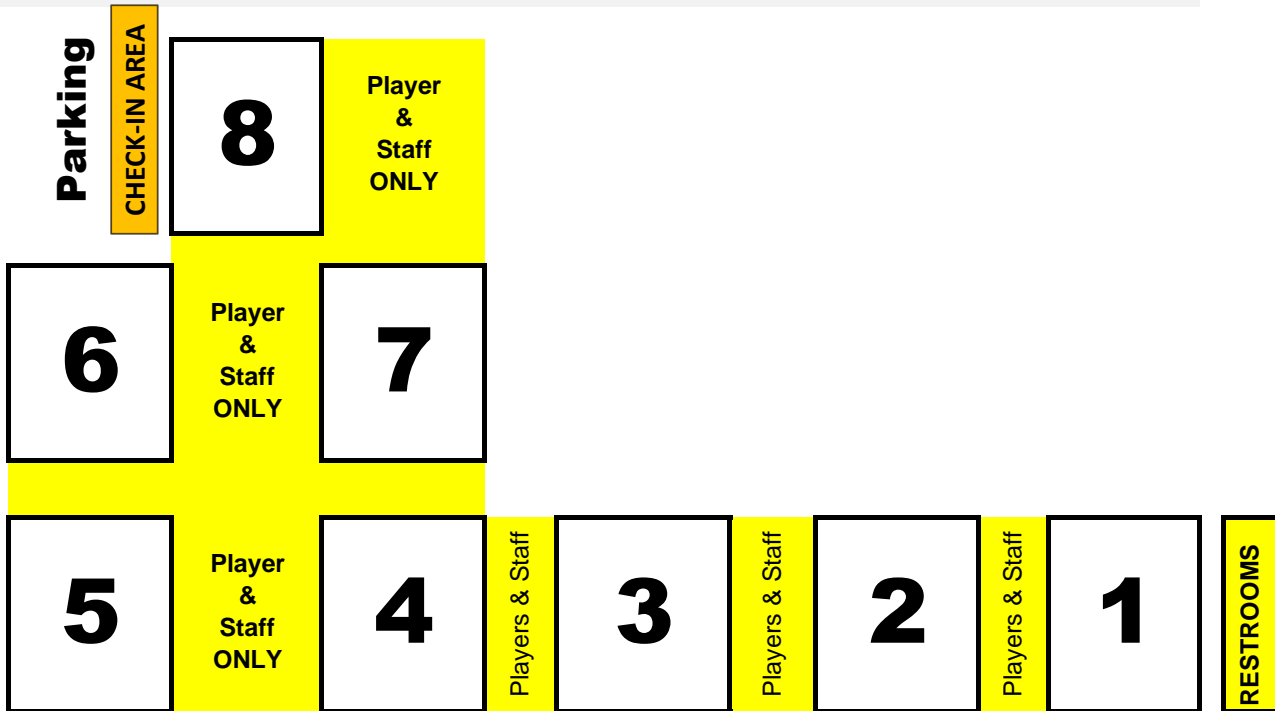

Mistlin Sports Park

1201 E. River Rd. Ripon, CA

STATE ODP TRY-OUTS

- All players must check-in before their first try-out session. After your first session, report to the assigned field for you age group.
- We ask that all spectators stay out of the designated player / staff areas.
- Do Not stop in the roadway for drop off or pick up

PARKING LOT

Restrms

Access Road

Access Road

Parking

PARKING LOT

E. River Road