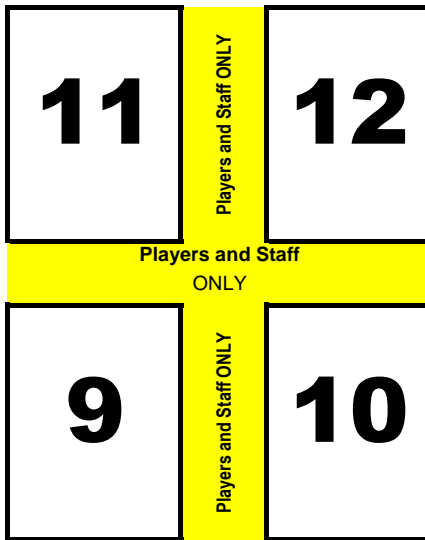

Mistlin Sports Park

1201 E. River Rd. Ripon, CA

STATE ODP TRY-OUTS

- All players must check-in before their first try-out session. After your first session, report to the assigned field for you age group.
- We ask that all spectators stay out of the designated player / staff areas.
- Do Not stop in the roadway for drop off or pick up