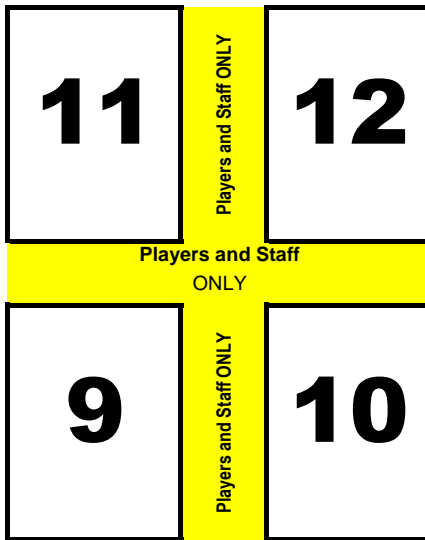

Mistlin Sports Park

1201 E. River Rd. Ripon, CA

STATE ODP TRY-OUTS

- All players must check-in before their first try-out session. After your first session, report to the assigned field for you age group.
- We ask that all spectators stay out of the designated player / staff areas.
- Do Not stop in the roadway for drop off or pick up

PARKING LOT

Restrooms

Access Road

Access Road

Parking

PARKING LOT

E. River Road