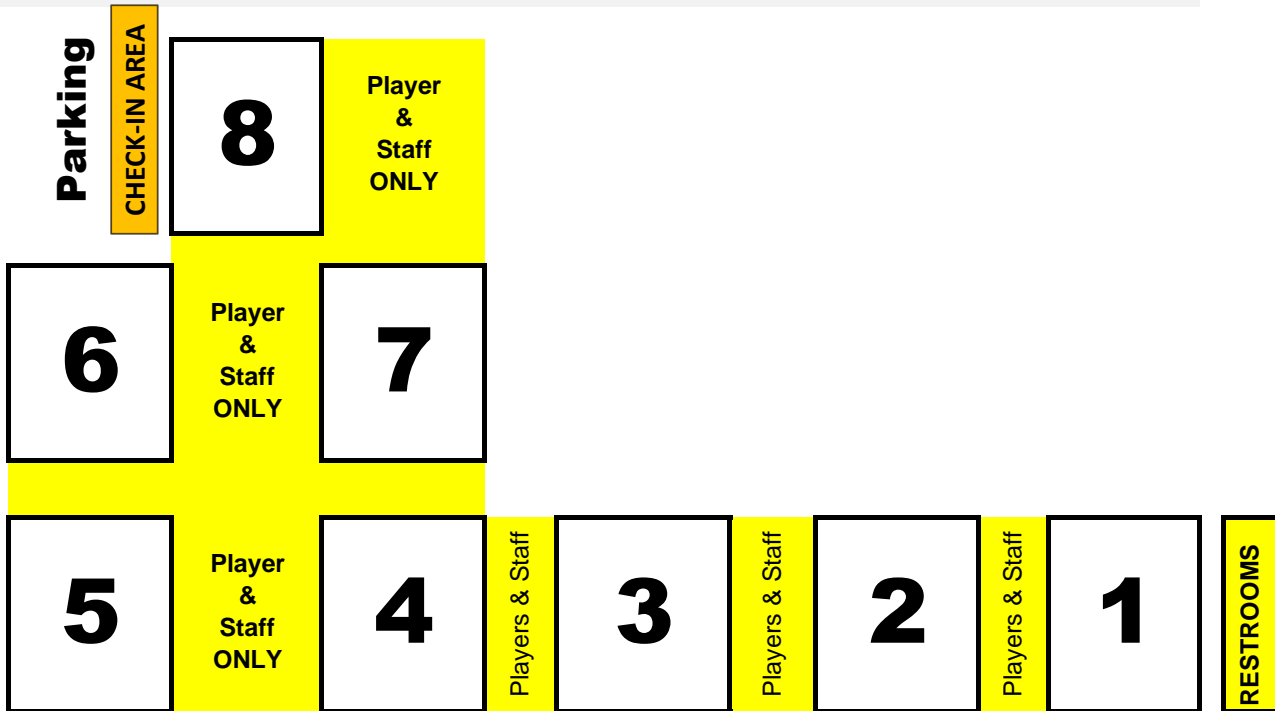

Mistlin Sports Park

1201 E. River Rd. Ripon, CA

STATE ODP TRY-OUTS

- All players must check-in before their first try-out session. After your first session, report to the assigned field for you age group.
- We ask that all spectators stay out of the designated player / staff areas.
- Do Not stop in the roadway for drop off or pick up

PARKING LOT

Restrooms

Access Road

Access Road

Parking

PARKING LOT

E. River Road